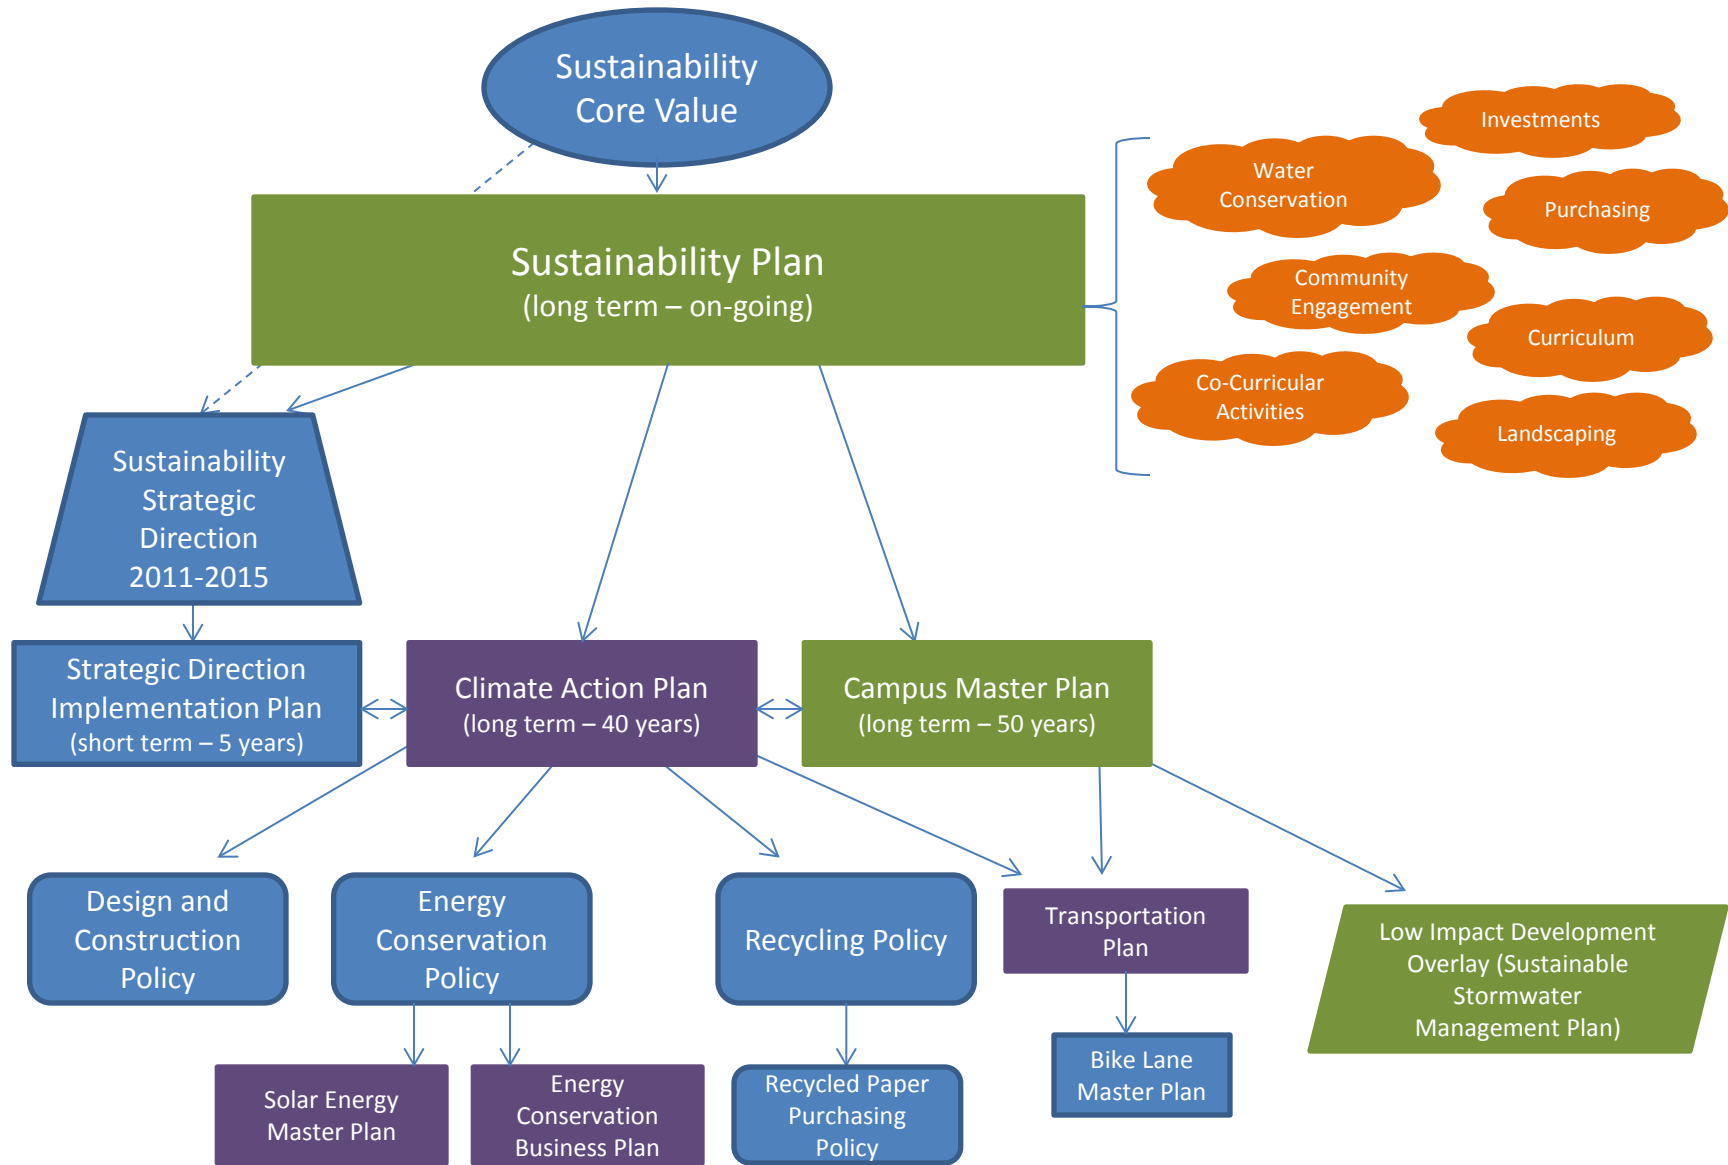

# Sustainability Planning Organization Chart

**Color key:**

Blue = Done and current

Green = Not started or in early draft stages

Purple = Needs to be updated

Orange = Examples of concepts that will be included in the sustainability plan that are not shown below.